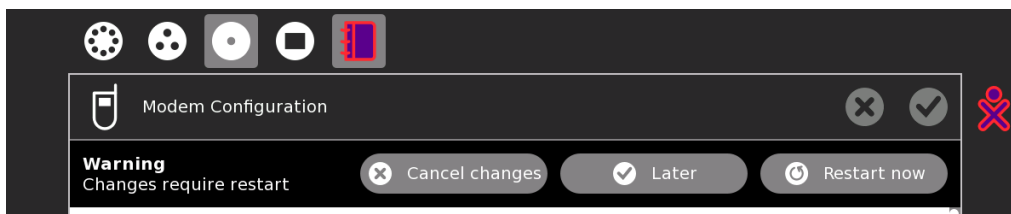

3G modem configuration

Dextrose-2 has enhanced support for easy configuration of various 3G modems. It contains an updated database, allowing many newer 3G modems to be easily configured.

Just select you country, provider, plan and press OK...