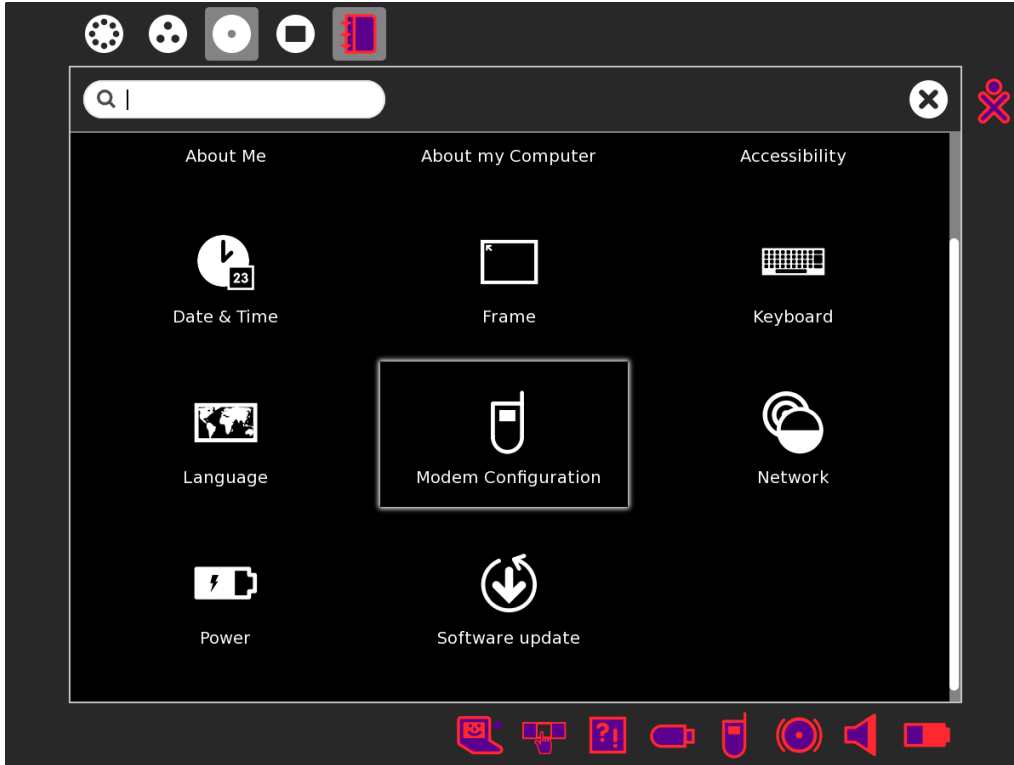

3G modem configuration

Dextrose-2 has enhanced support for easy configuration of various 3G modems. It contains an updated database, allowing many newer 3G modems to be easily configured.

Just select you country, provider, plan and press OK...

After sugar restarts, your 3G modem will be configured.