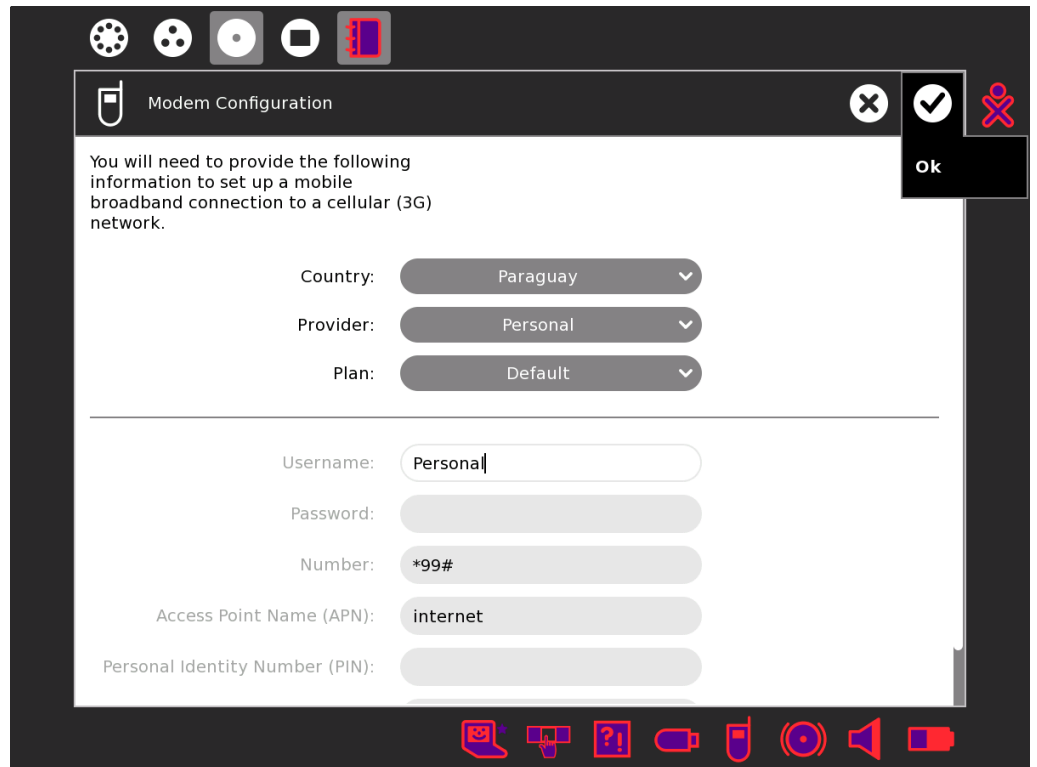

3G modem configuration

Dextrose-2 has enhanced support for easy configuration of various 3G modems. It contains an updated database, allowing many newer 3G modems to be easily configured.

Just select you country, provider, plan and press OK...