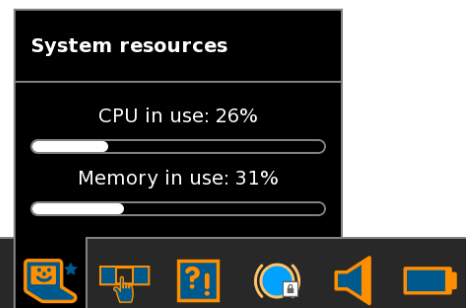

Lease expiry information

In the 'About my computer' section of the Control Panel, information regarding lease expiry dates (if available) is now displayed.

Intuitive resource monitoring

Dextrose-2 comes with intuitive load monitoring and display. The 'Happy', 'Serious' and 'Stressed' icons on the frame intuitively illustrate the real time load on the computer. This is especially useful on the XO-1 laptop, since it serves as a useful tool for users to monitor if they have too many operations running at once.

Happy: Indicates that most resources on the computer are free and it should perform smoothly.

Serious: Indicates normal resource usage, however launching more activities may slow up the system.

Stressed: Computer could be very slow to respond. Try to close some activities to free up resources or wait for an operation to finish.