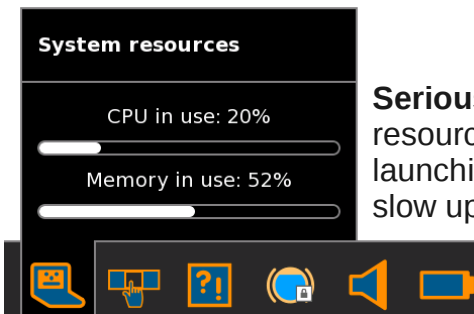

Lease expiry information

In the 'About my computer' section of the Control Panel, information regarding lease expiry dates (if available) is now displayed.

Intuitive resource monitoring

Dextrose-2 comes with intuitive load monitoring and display. The 'Happy', 'Serious' and 'Stressed' icons on the frame intuitively illustrate the real time load on the computer. This is especially useful on the XO-1 laptop, since it serves as a useful tool for users to monitor if they have too many operations running at once.

Happy: Indicates that most resources on the computer are free and it should perform smoothly.

Serious: Indicates normal resource usage, however launching more activities may slow up the system.

Stressed: Computer could be very slow to respond. Try to close some activities to free up resources or wait for an operation to finish.