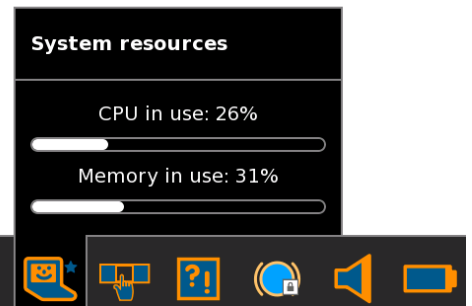

Lease expiry information

In the 'About my computer' section of the Control Panel, information regarding lease expiry dates (if available) is now displayed.

Intuitive resource monitoring

Dextrose-2 comes with intuitive load monitoring and display. The 'Happy', 'Serious' and 'Stressed' icons on the frame intuitively illustrate the real time load on the computer. This is especially useful on the XO-1 laptop, since it serves as a useful tool for users to monitor if they have too many operations running at once.

Happy: Indicates that most resources on the computer are free and it should perform smoothly.

Serious: Indicates normal resource usage, however launching more activities may slow up the system.

Stressed: Computer could be very slow to respond. Try to close some activities to free up resources or wait for an operation to finish.