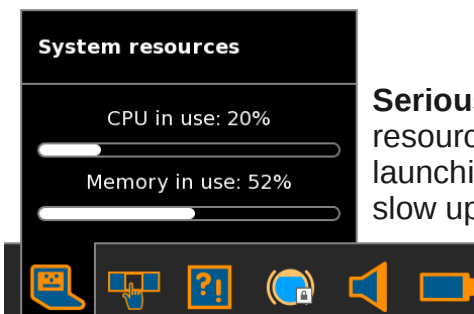

Lease expiry information

In the 'About my computer' section of the Control Panel, information regarding lease expiry dates (if available) is now displayed.

Intuitive resource monitoring

Dextrose-2 comes with intuitive load monitoring and display. The 'Happy', 'Serious' and 'Stressed' icons on the frame intuitively illustrate the real time load on the computer. This is especially useful on the XO-1 laptop, since it serves as a useful tool for users to monitor if they have too many operations running at once.

Happy: Indicates that most resources on the computer are free and it should perform smoothly.

Serious: Indicates normal resource usage, however launching more activities may slow up the system.

Stressed: Computer could be very slow to respond. Try to close some activities to free up resources or wait for an operation to finish.