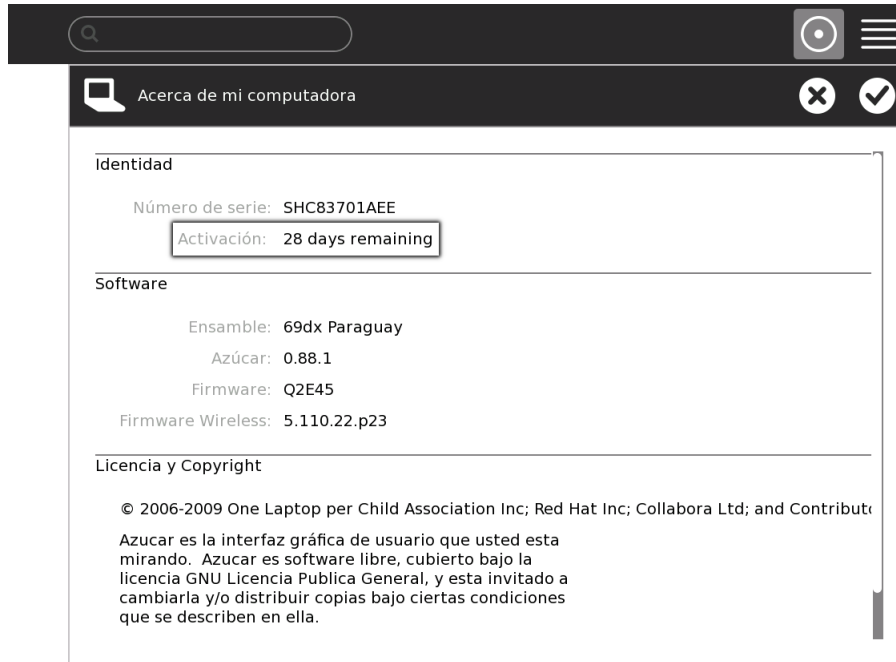

Lease expiry information

In the 'About my computer' section of the Control Panel, information regarding lease expiry dates (if available) is now displayed.

Intuitive resource monitoring

Dextrose-2 comes with intuitive load monitoring and display. The 'Happy', 'Serious' and 'Stressed' icons on the frame intuitively illustrate the real time load on the computer. This is especially useful on the XO-1 laptop, since it serves as a useful tool for users to monitor if they have too many operations running at once.

Happy: Indicates that most resources on the computer are free and it should perform smoothly.

Serious: Indicates normal resource usage, however launching more activities may slow up the system.

Stressed: Computer could be very slow to respond. Try to close some activities to free up resources or wait for an operation to finish.