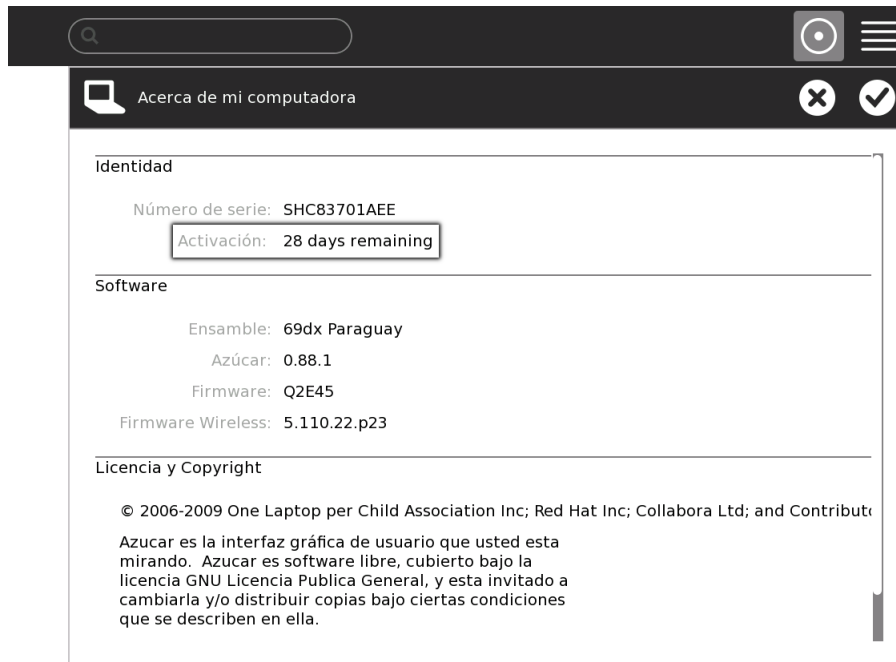

Lease expiry information

In the 'About my computer' section of the Control Panel, information regarding lease expiry dates (if available) is now displayed.

Intuitive resource monitoring

Dextrose-2 comes with intuitive load monitoring and display. The 'Happy', 'Serious' and 'Stressed' icons on the frame intuitively illustrate the real time load on the computer. This is especially useful on the XO-1 laptop, since it serves as a useful tool for users to monitor if they have too many operations running at once.

Happy: Indicates that most resources on the computer are free and it should perform smoothly.

Serious: Indicates normal resource usage, however launching more activities may slow up the system.

Stressed: Computer could be very slow to respond. Try to close some activities to free up resources or wait for an operation to finish.